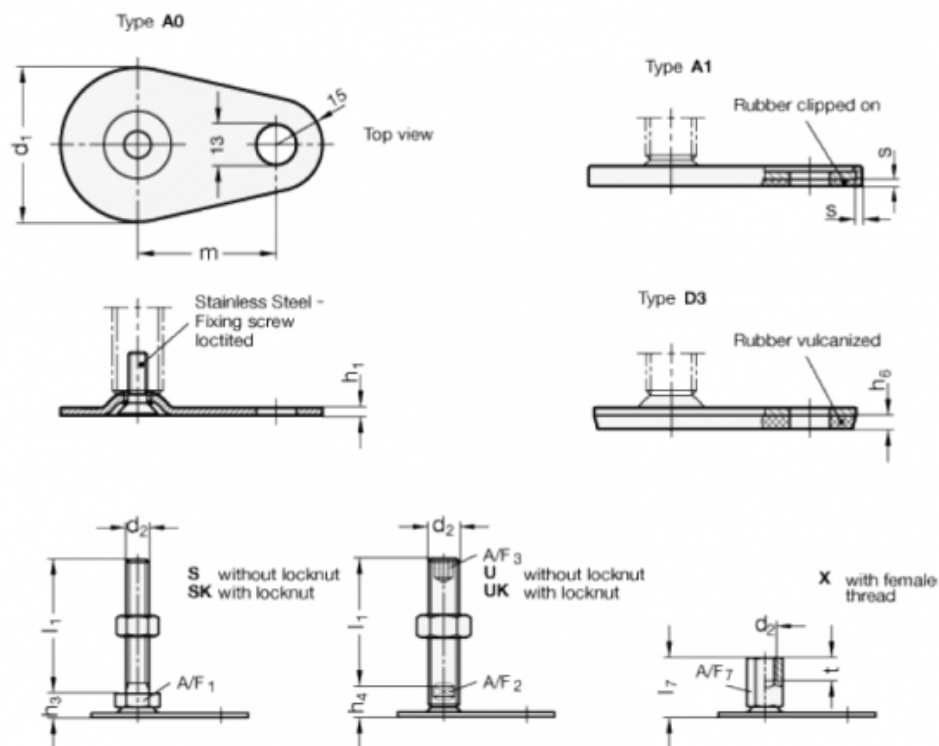

Article number: 204280M20200D3U

Description: E+G levelling foot  
GN 42-80-M20-200-D3-U

Note: U Without nut, Hexagon socket at the top, Wrench flat at the bottom

## Measures

|           |        |
|-----------|--------|
| A/F2 = 15 | m = 70 |
| A/F3 = 10 | s =    |
| d1 = 80   |        |
| d2 = M20  |        |
| h1 = 3    |        |
| h4 = 18   |        |
| h6 = 5    |        |
| l1 = 200  |        |